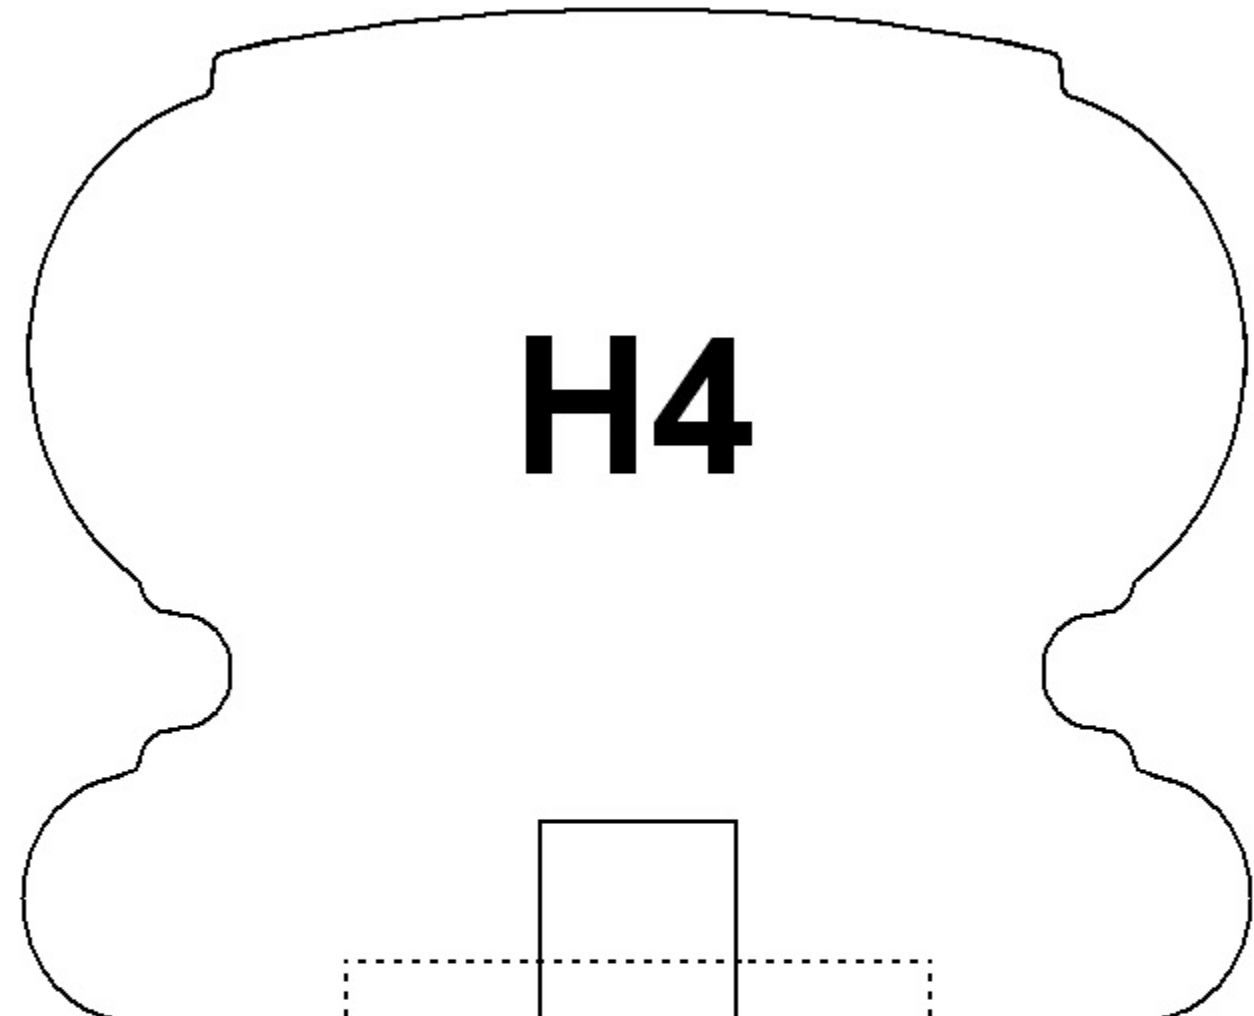

Newcastle/Hunter Region

Unit 1 No.46 Sandringham Street, Thornlton NSW 2322

Ph: (02) 4964 1449 Fax: 4964 1450

Standard Handrails

EX 75mm x 50mm

EX 75mm x 50mm

EX 75mm x 75mm

EX 100mm x 75mm