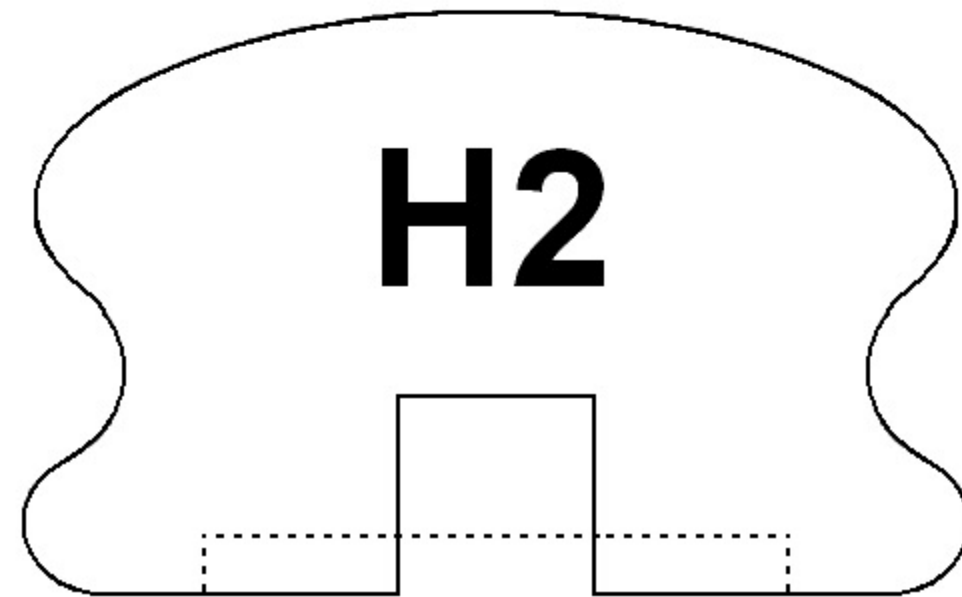

Newcastle/Hunter Region

Unit 1 No.46 Sandringham Street, Thornlton NSW 2322

Ph: (02) 4964 1449 Fax: 4964 1450

Standard Handrails

EX 75mm x 50mm

EX 75mm x 50mm

EX 75mm x 75mm

EX 100mm x 75mm