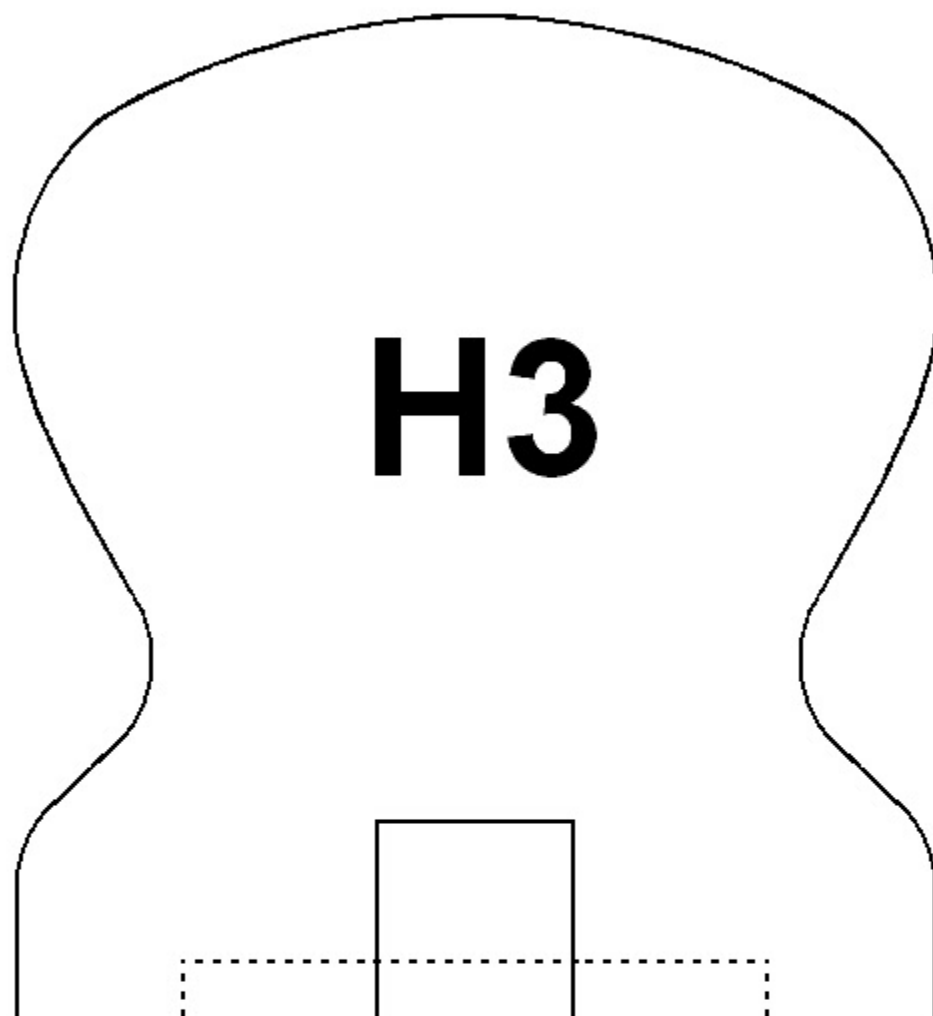

Newcastle/Hunter Region

Unit 1 No.46 Sandringham Street, Thornlton NSW 2322

Ph: (02) 4964 1449 Fax: 4964 1450

Standard Handrails

EX 75mm x 50mm

EX 75mm x 50mm

EX 75mm x 75mm

EX 100mm x 75mm