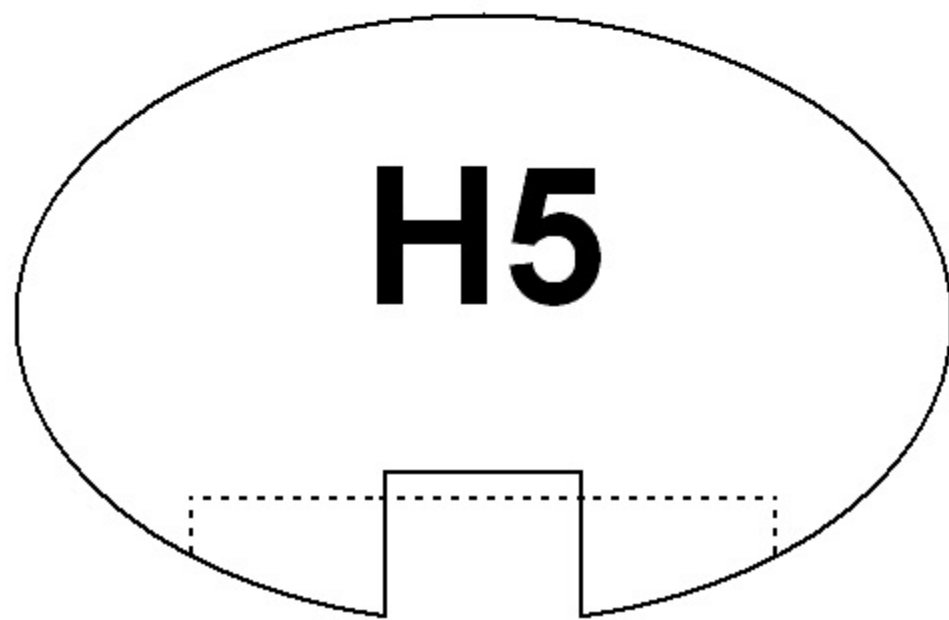

Newcastle/Hunter Region

Unit 1 No.46 Sandringham Street, Thornlton NSW 2322

Ph: (02) 4964 1449 Fax: 4964 1450

Standard Handrails

EX 75mm x 50mm

EX 75mm x 50mm

EX 65mm Dowel

EX 50mm Dowel