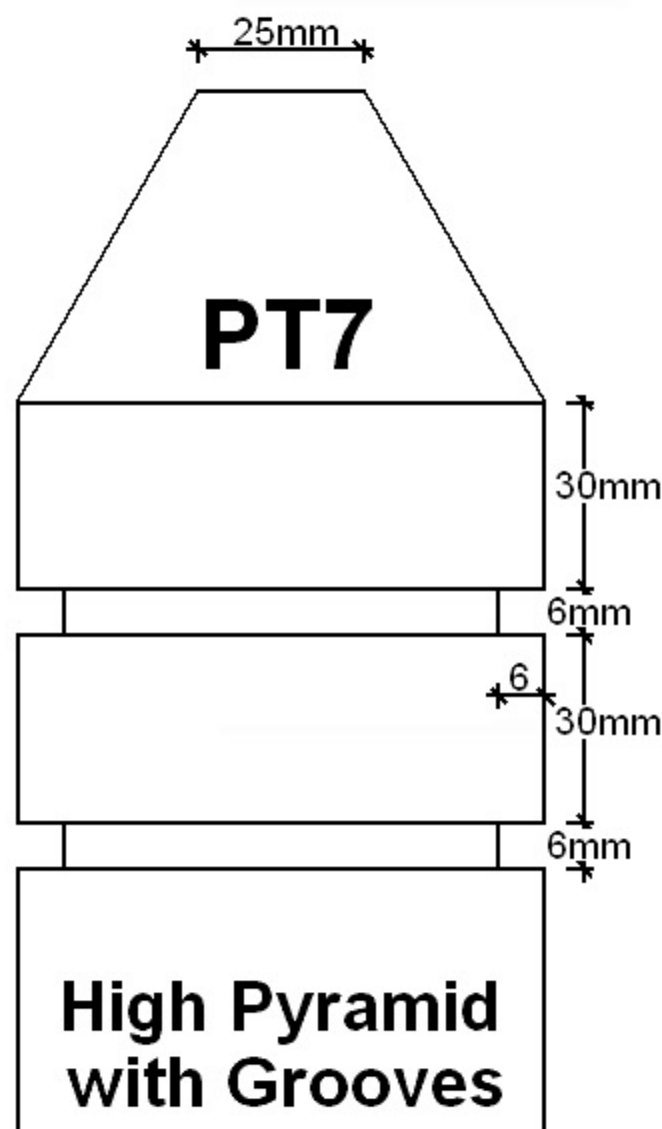

Newcastle/Hunter Region

Unit 1 No.46 Sandringham Street, Thornlton NSW 2322

Ph: (02) 4964 1449 Fax: 4964 1450

Post Tops

Flat Top

Pyramid Top